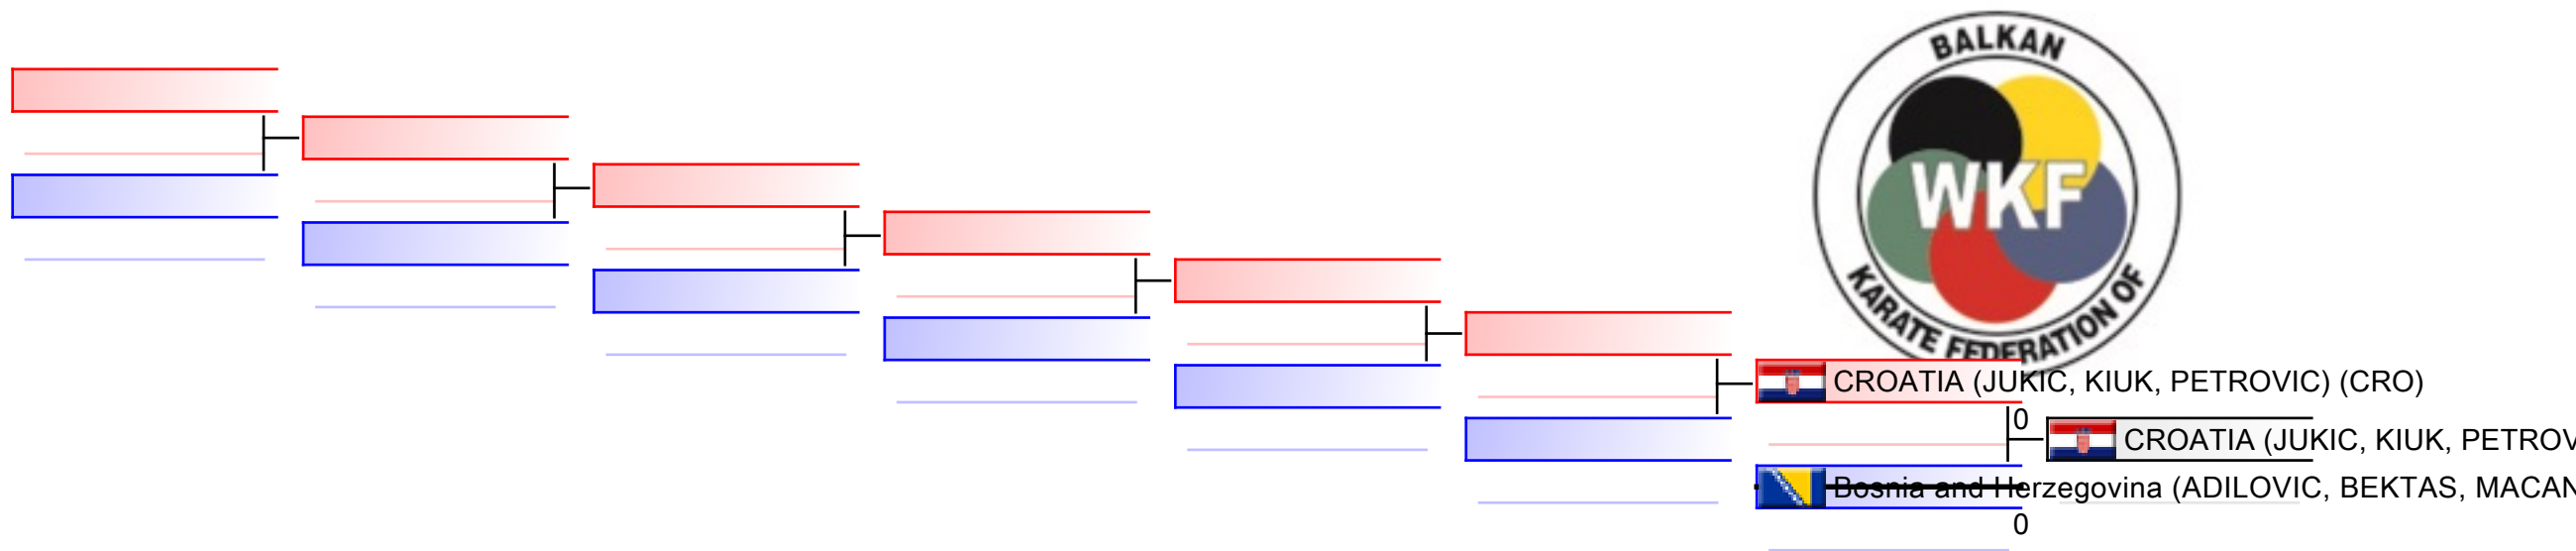

REPECHAGE: Female Team Kata(1)

Referees: