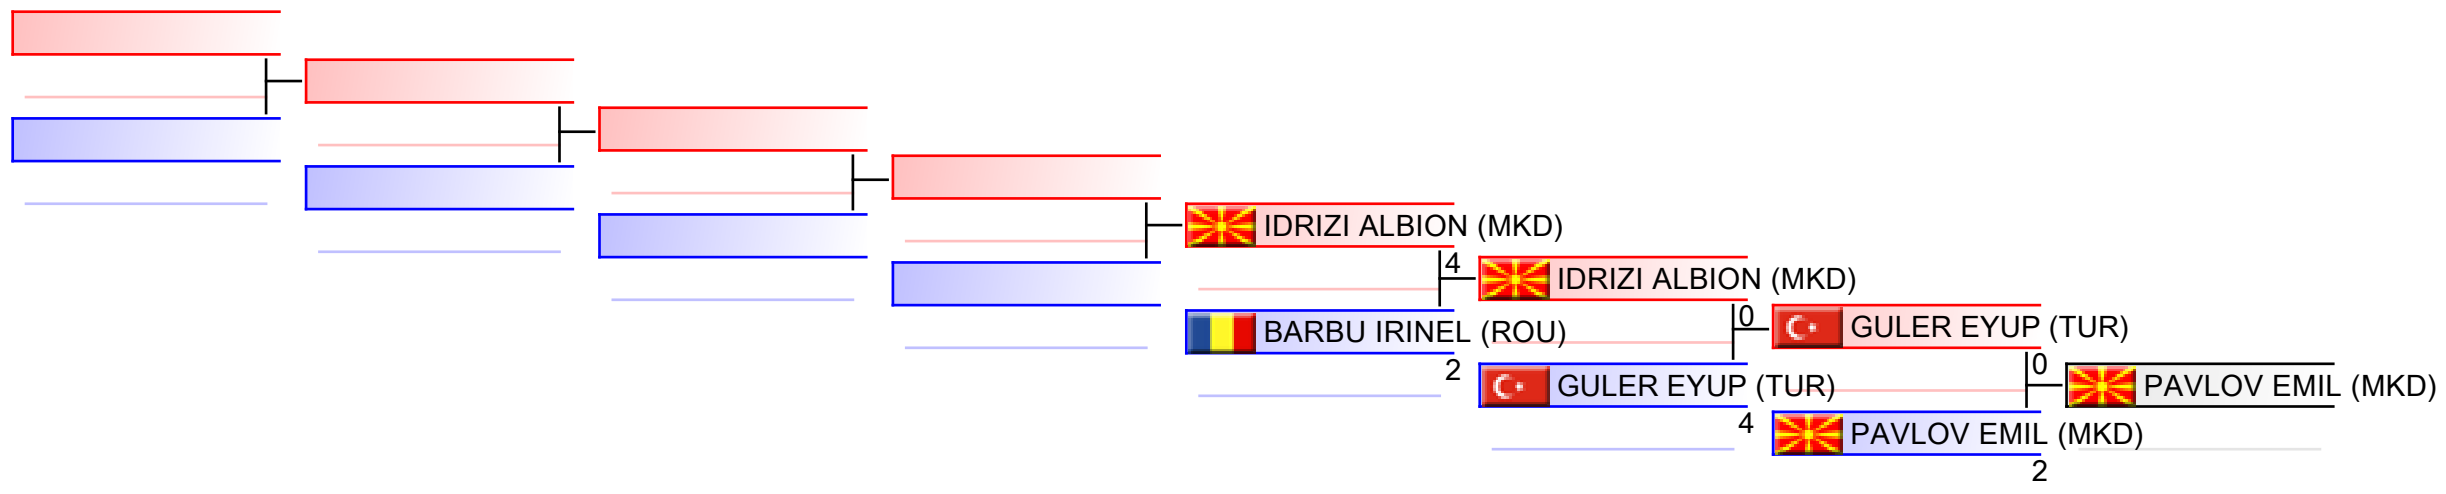

REPECHAGE: Male Kumite -60 Kg(1)