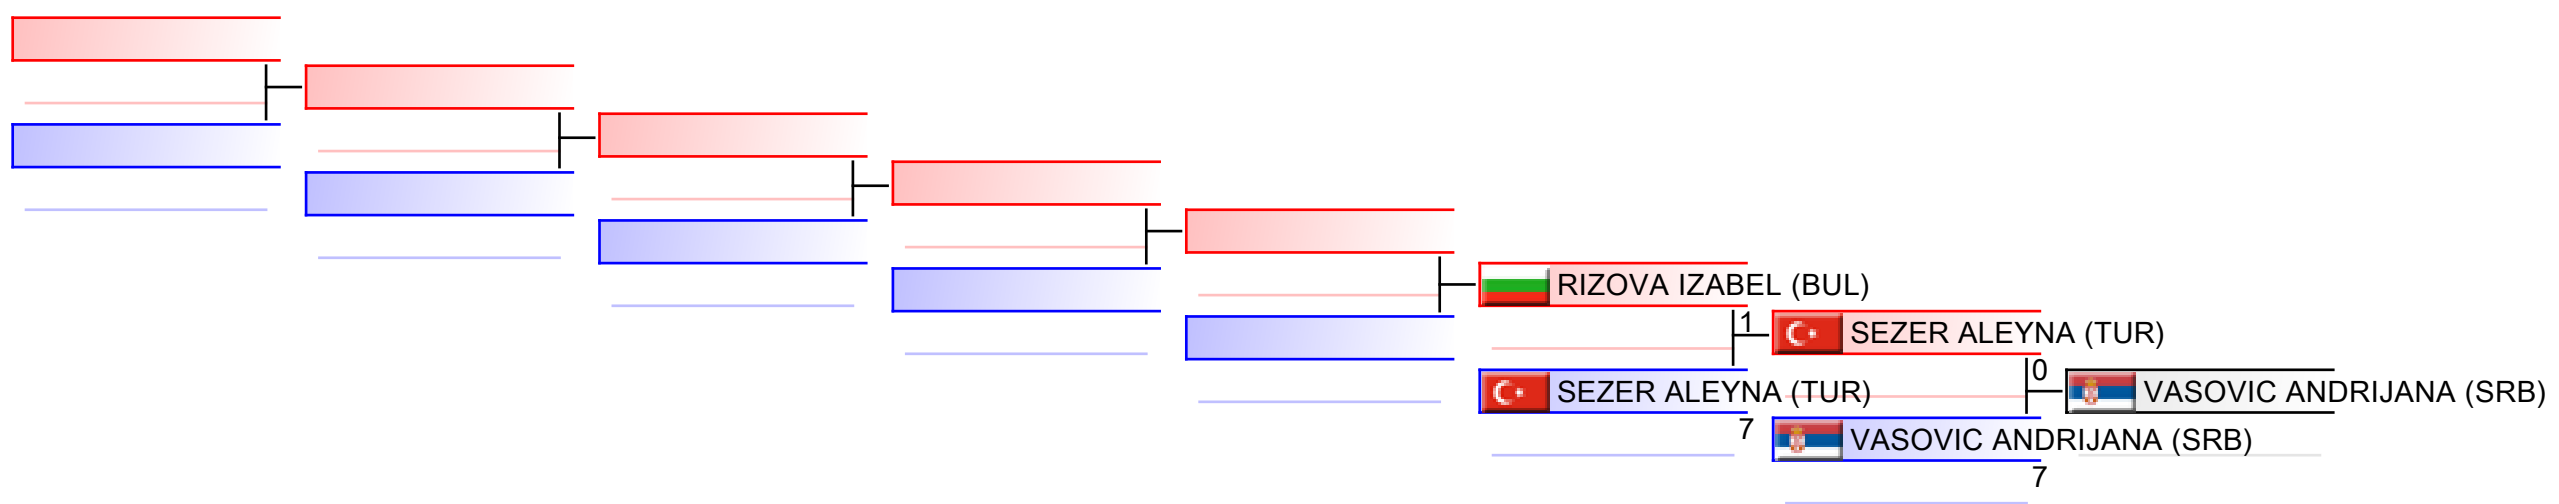

REPECHAGE: Female Kumite -61 Kg(1)