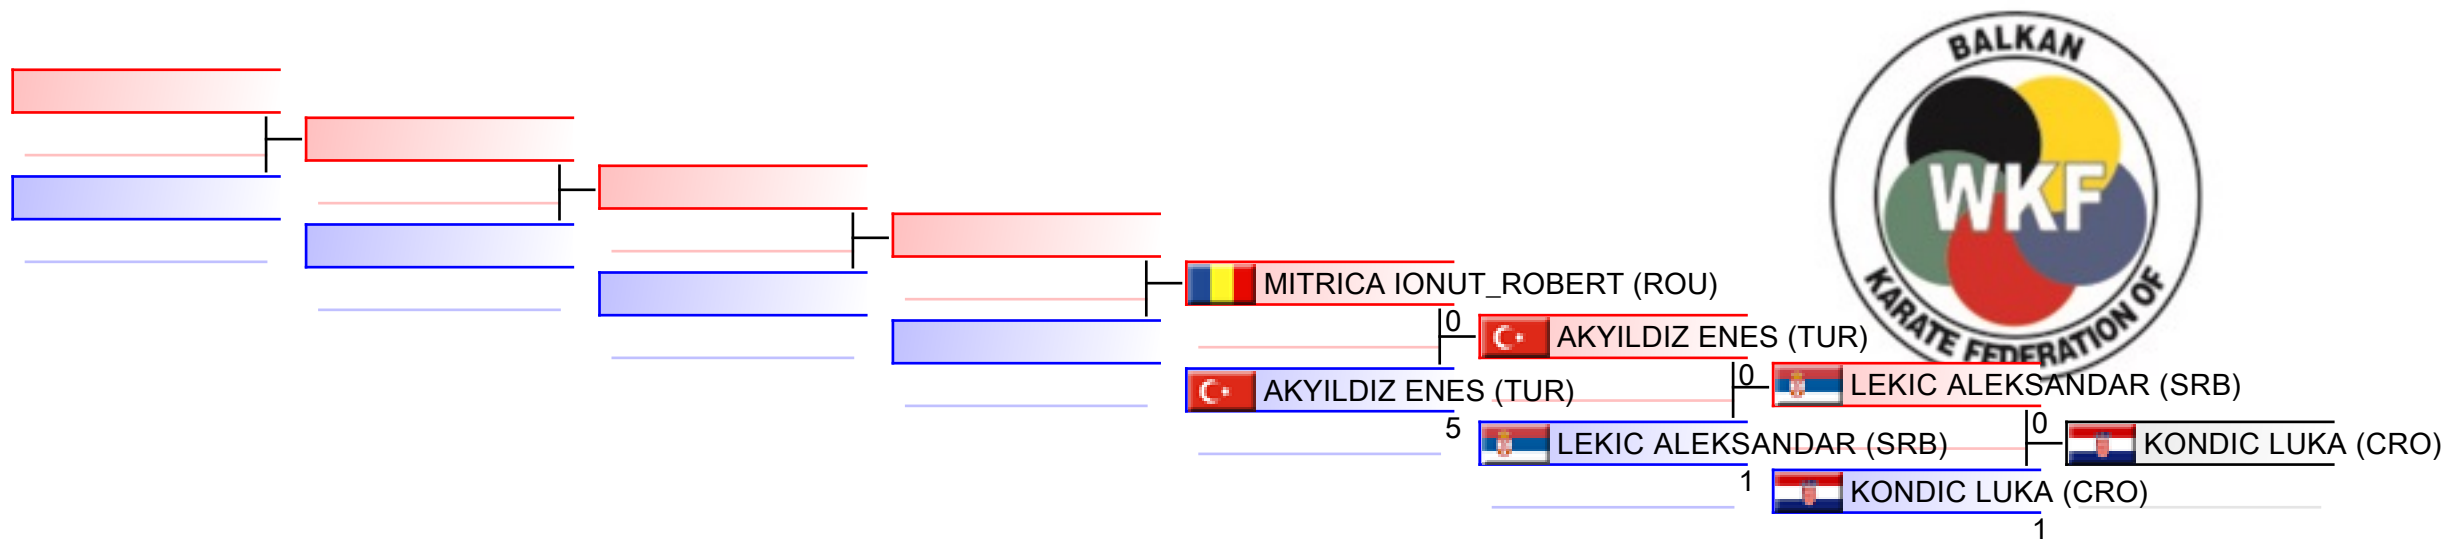

REPECHAGE: Male Kumite -60 Kg(1)

Referees: