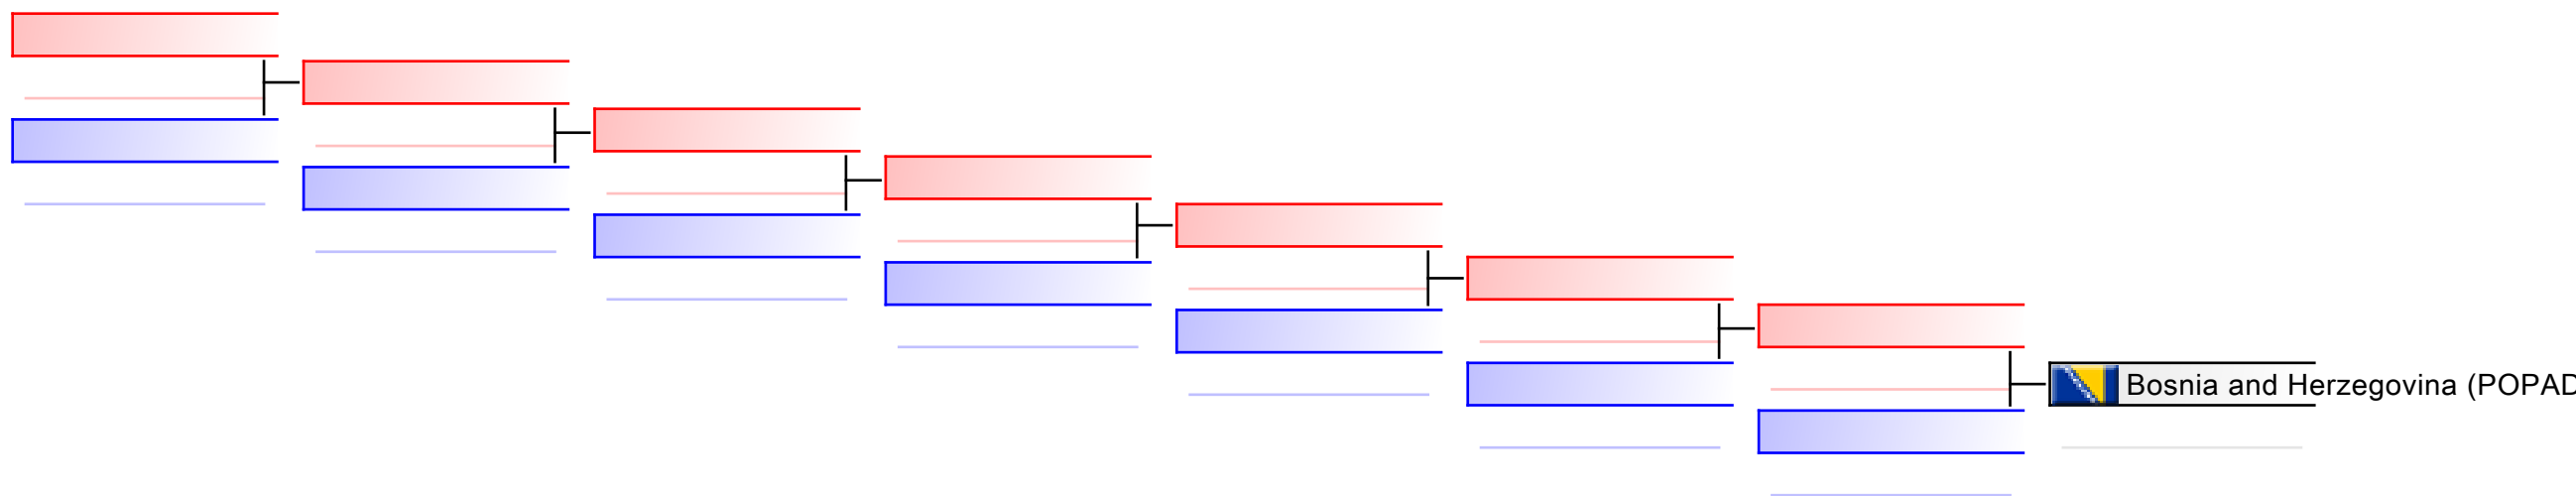

REPECHAGE: Male Team Kata(1)