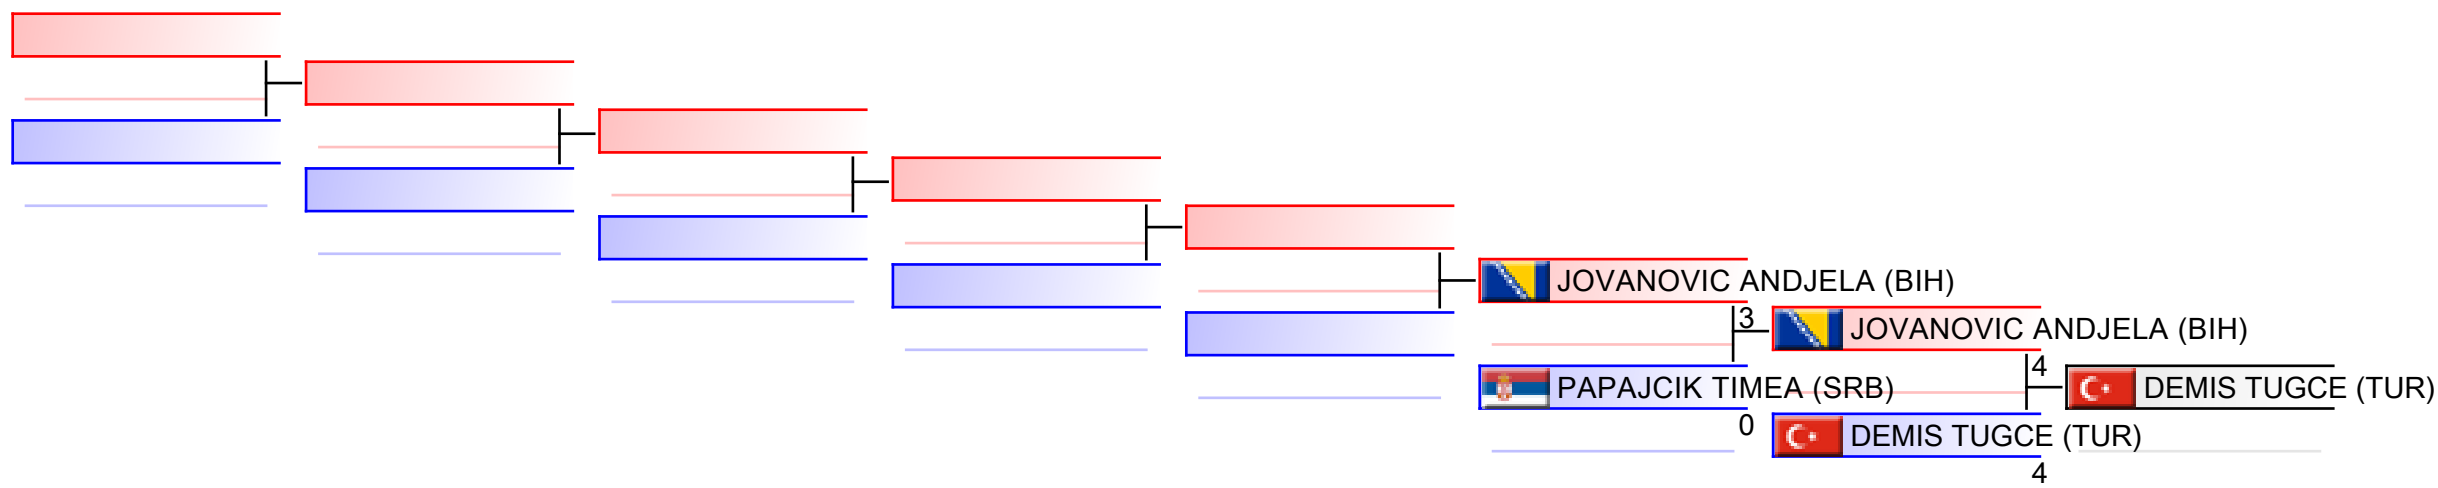

REPECHAGE: Female Kumite -50 Kg(1)