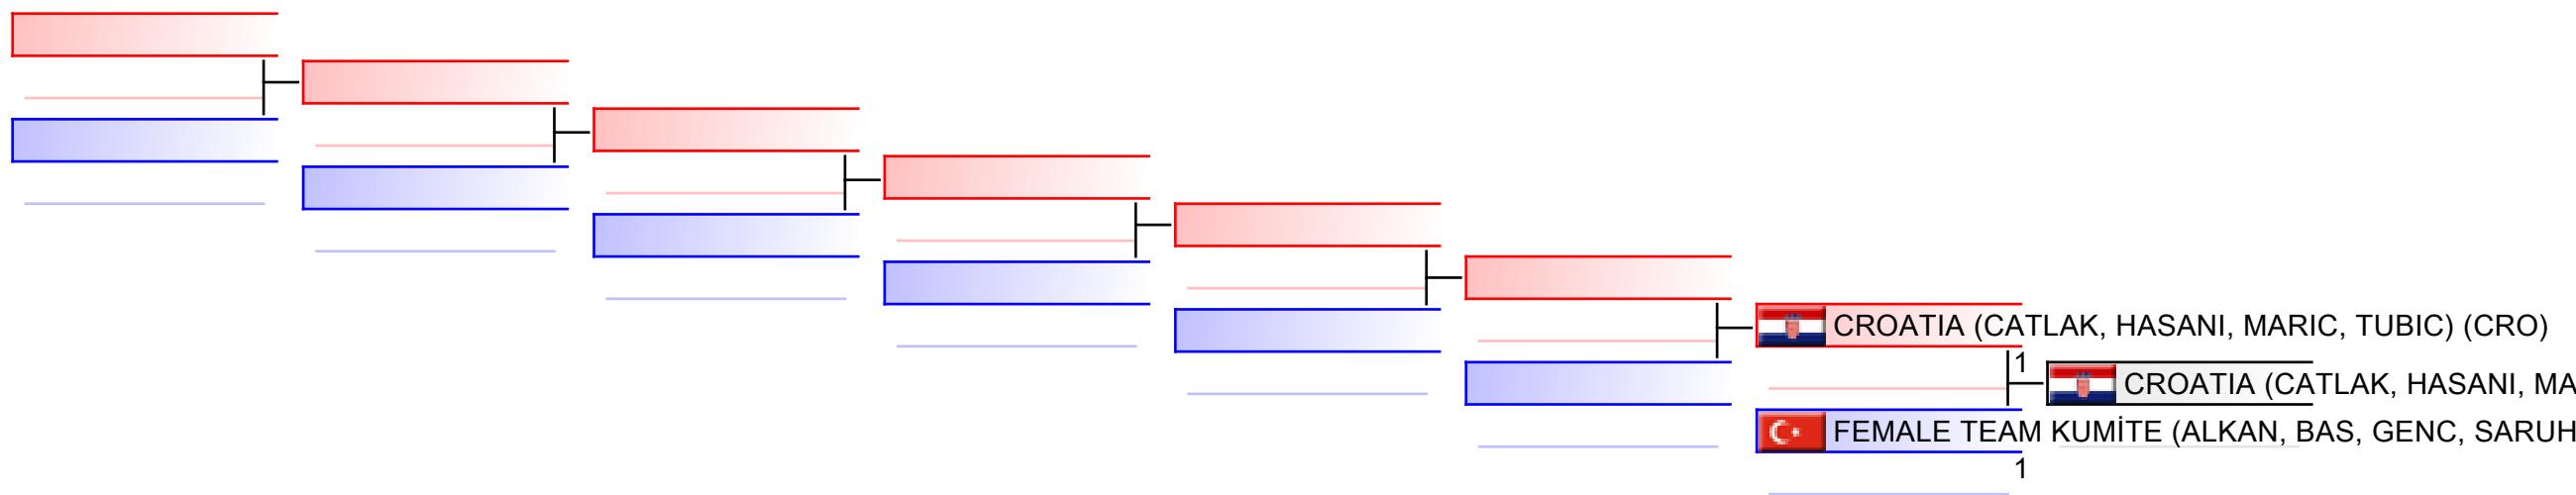

REPECHAGE: Female Team Kumite(1)