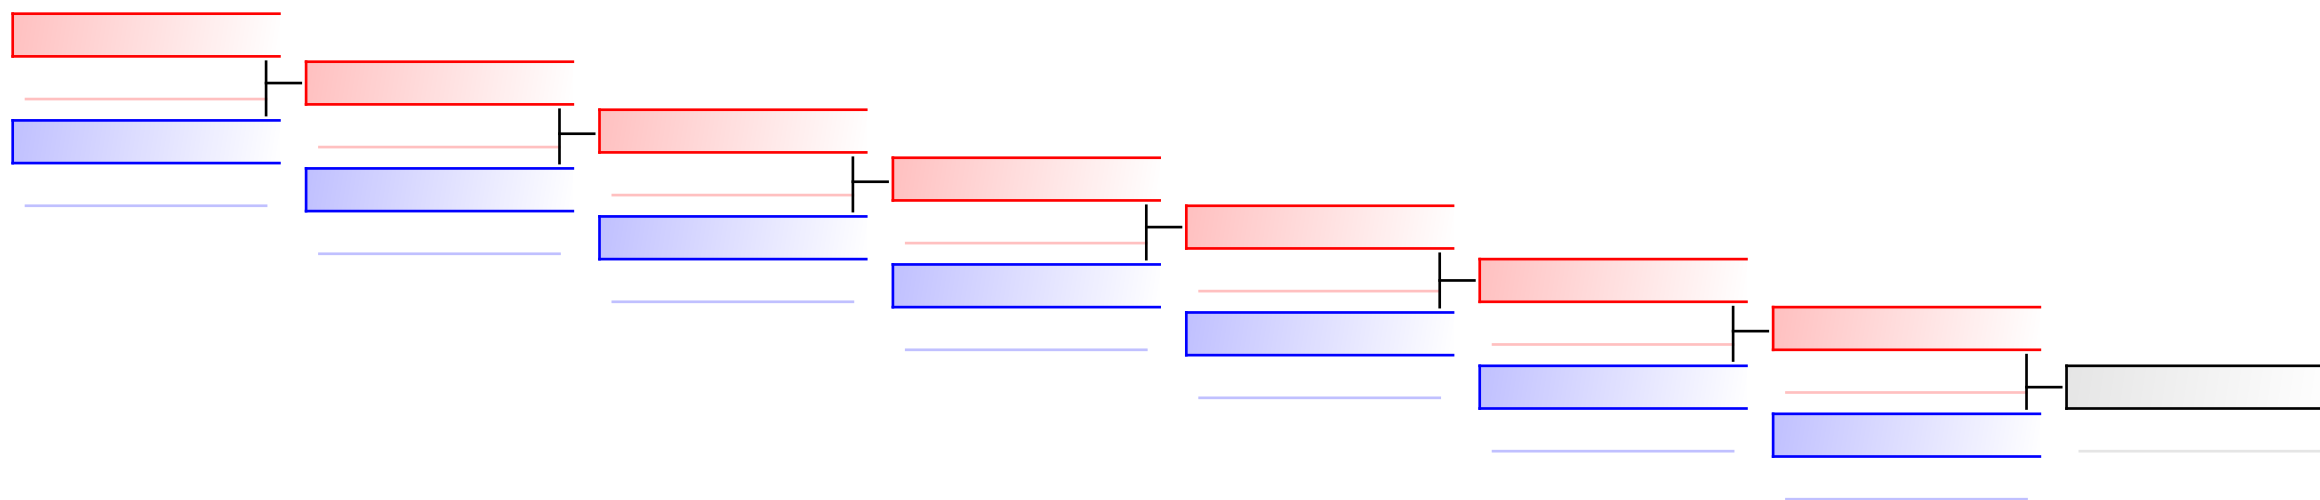

REPECHAGE: Male Team Kumite(1)