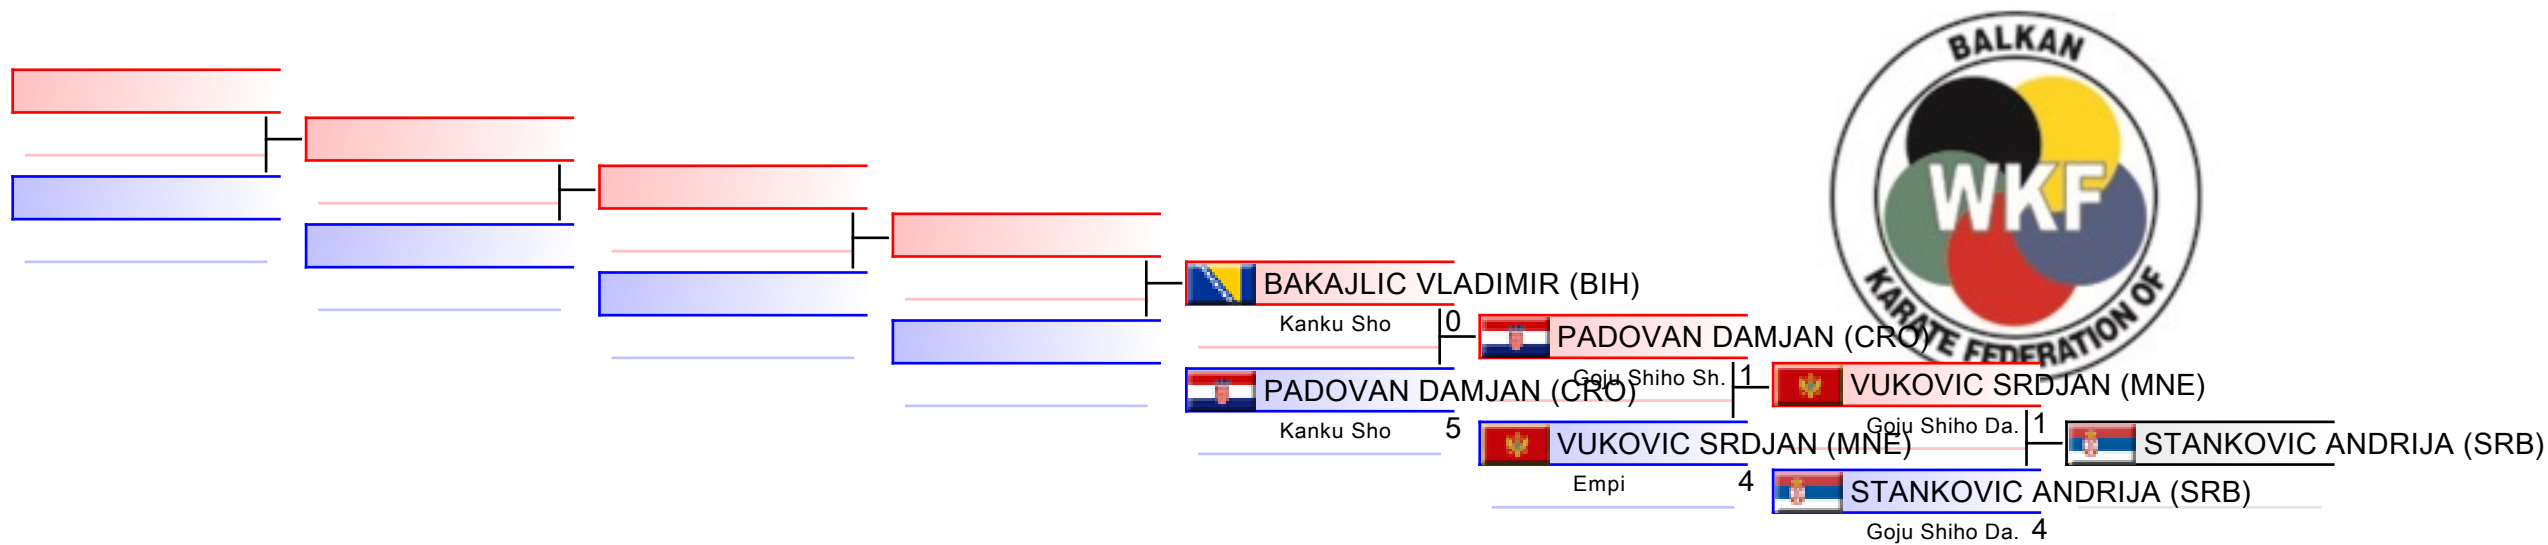

REPECHAGE: Male Kata(1)

Referees: