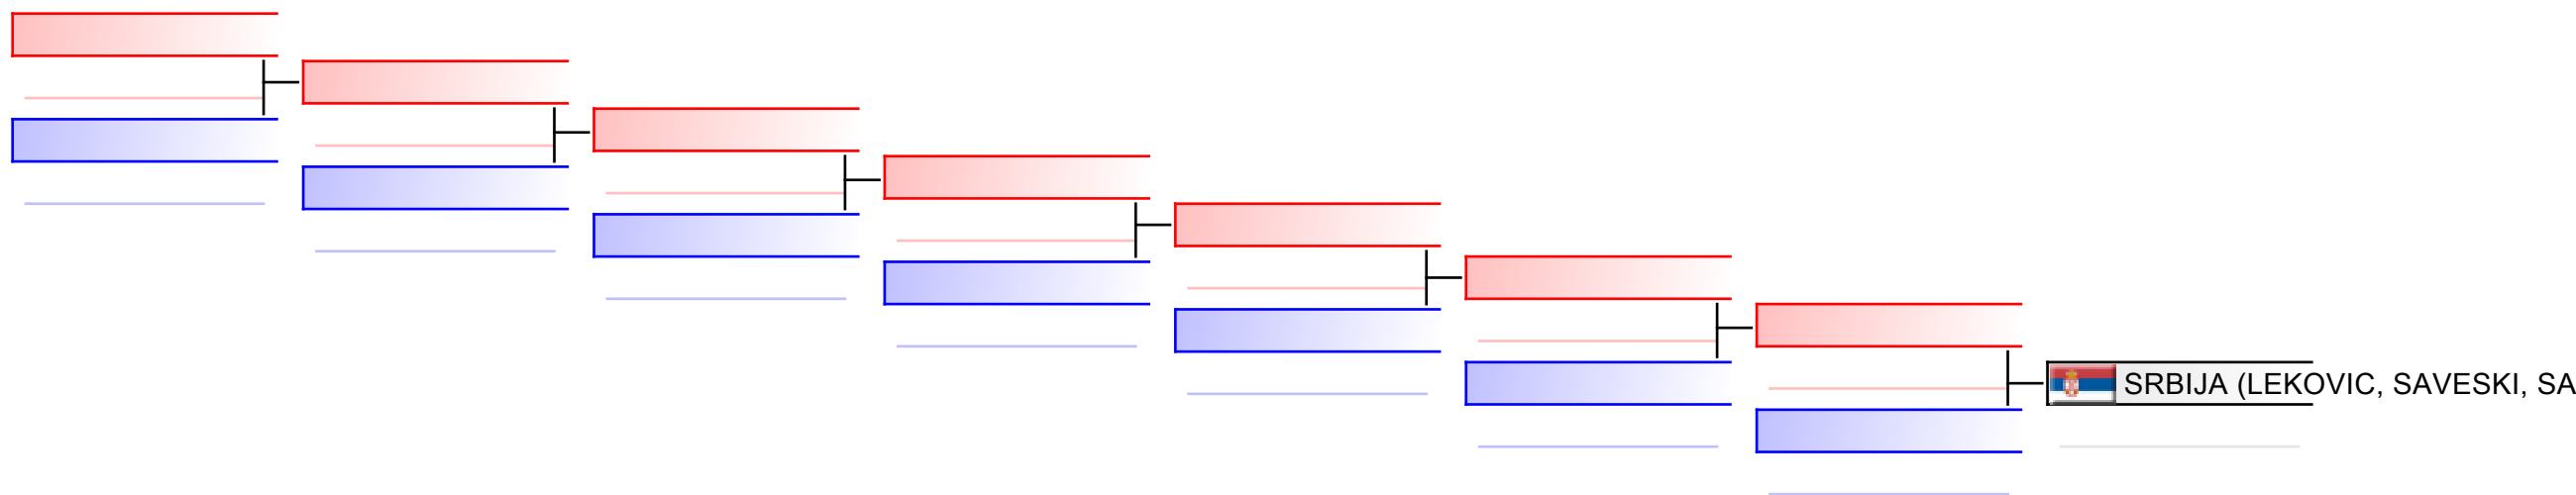

REPECHAGE: Female Team Kata(1)