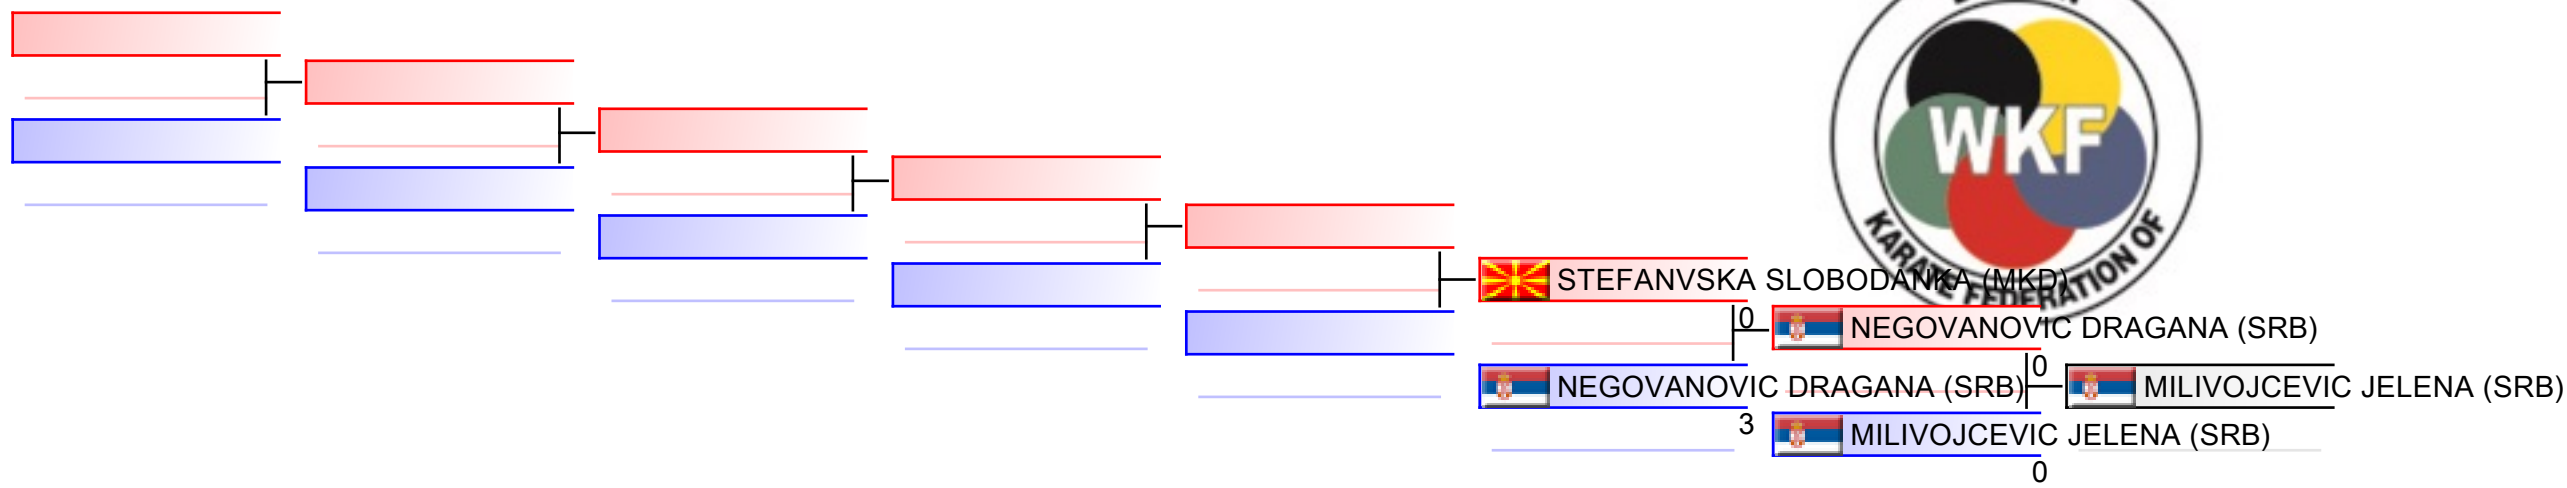

REPECHAGE: Female Kumite -50 Kg(1)

Referees: