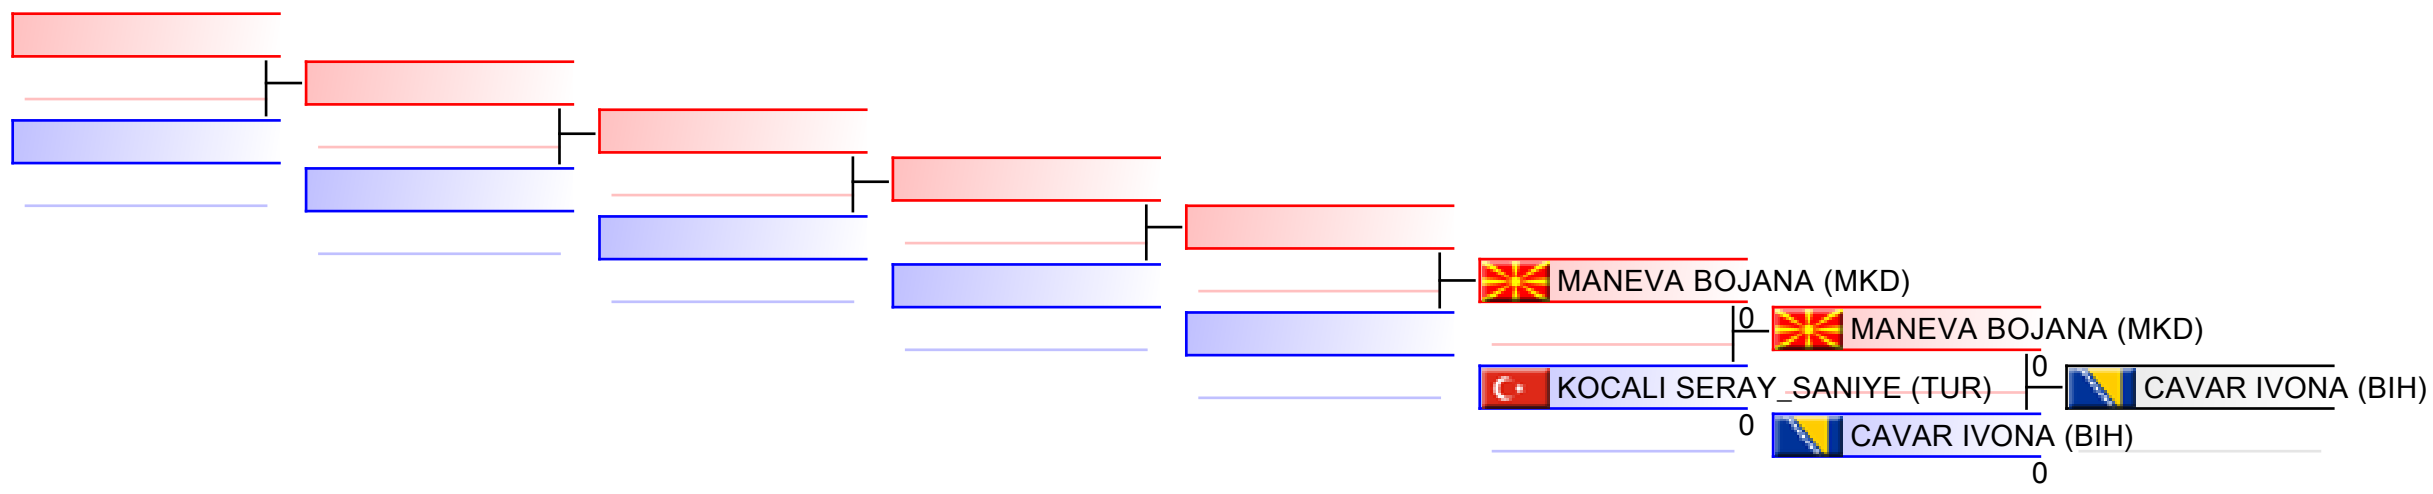

REPECHAGE: Female Kumite -68 Kg(1)