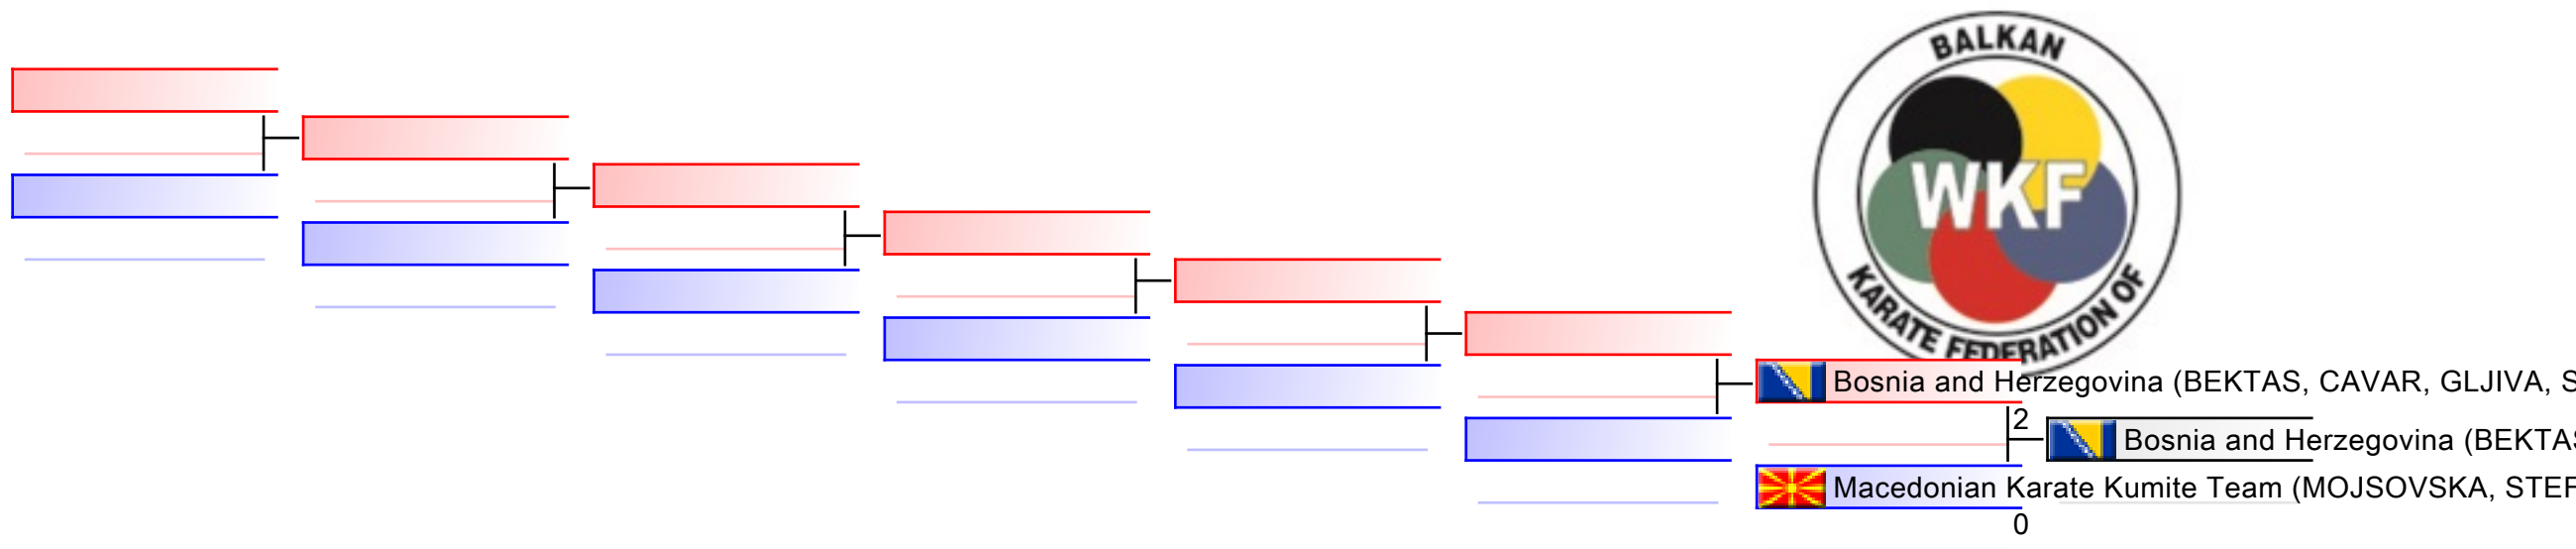

REPECHAGE: Female Team Kumite(1)

Referees: