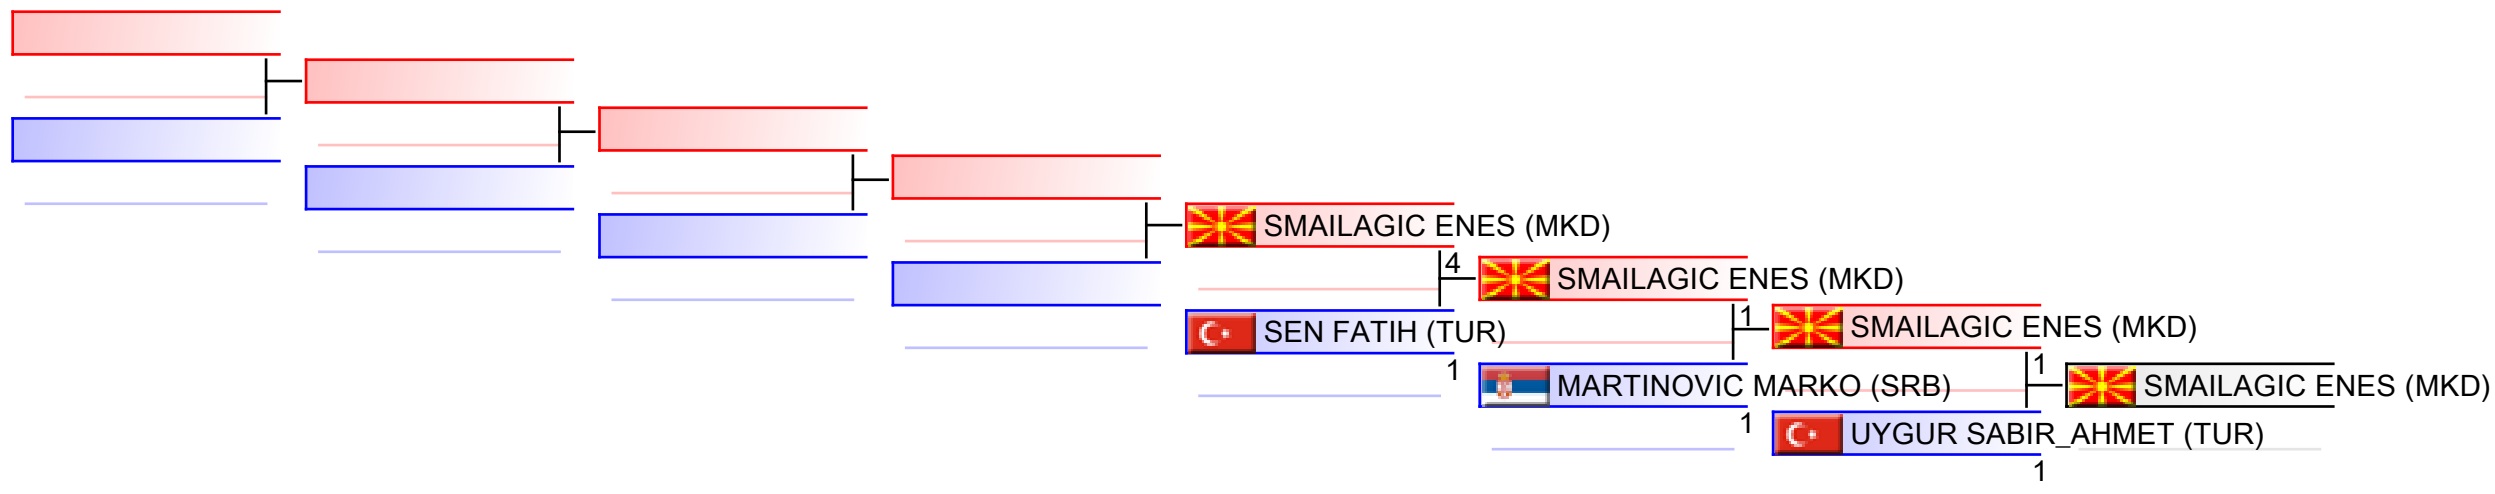

REPECHAGE: Male Kumite -75 Kg(1)