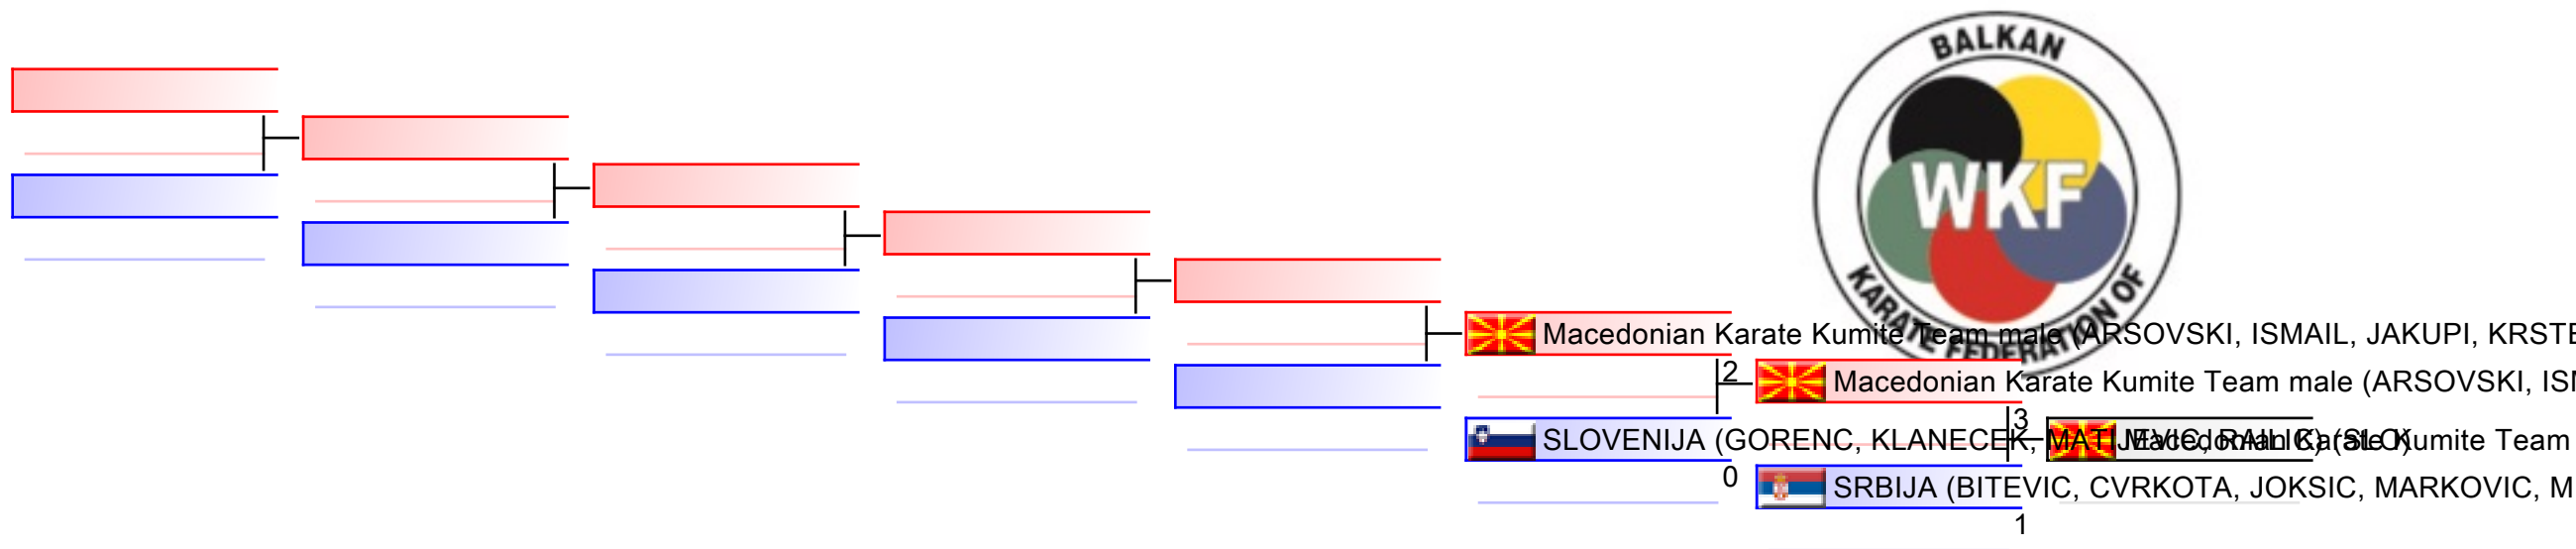

REPECHAGE: Male Team Kumite(1)

Referees: