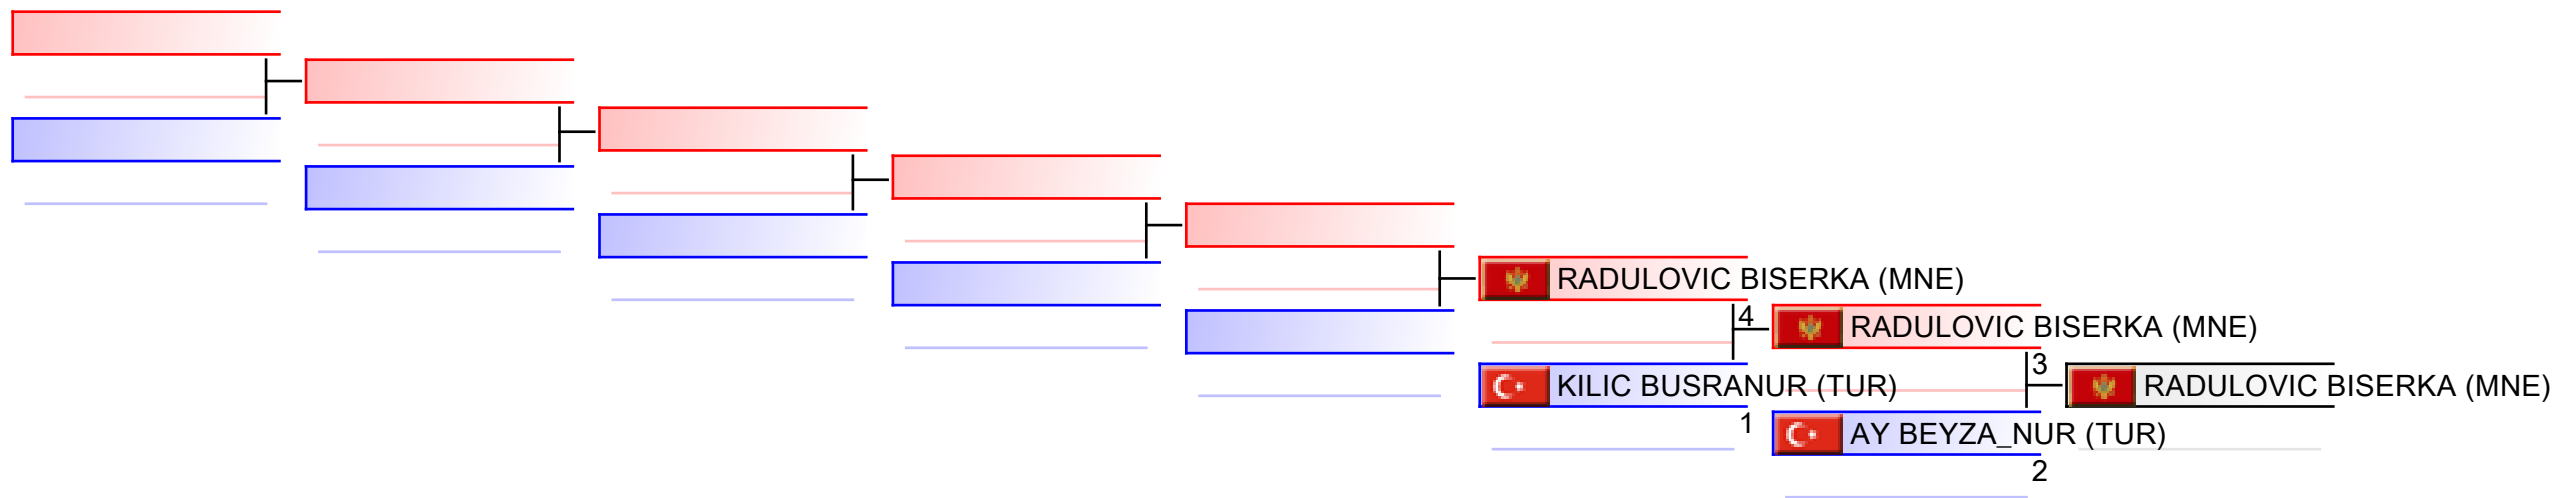

REPECHAGE: Female Kata(1)