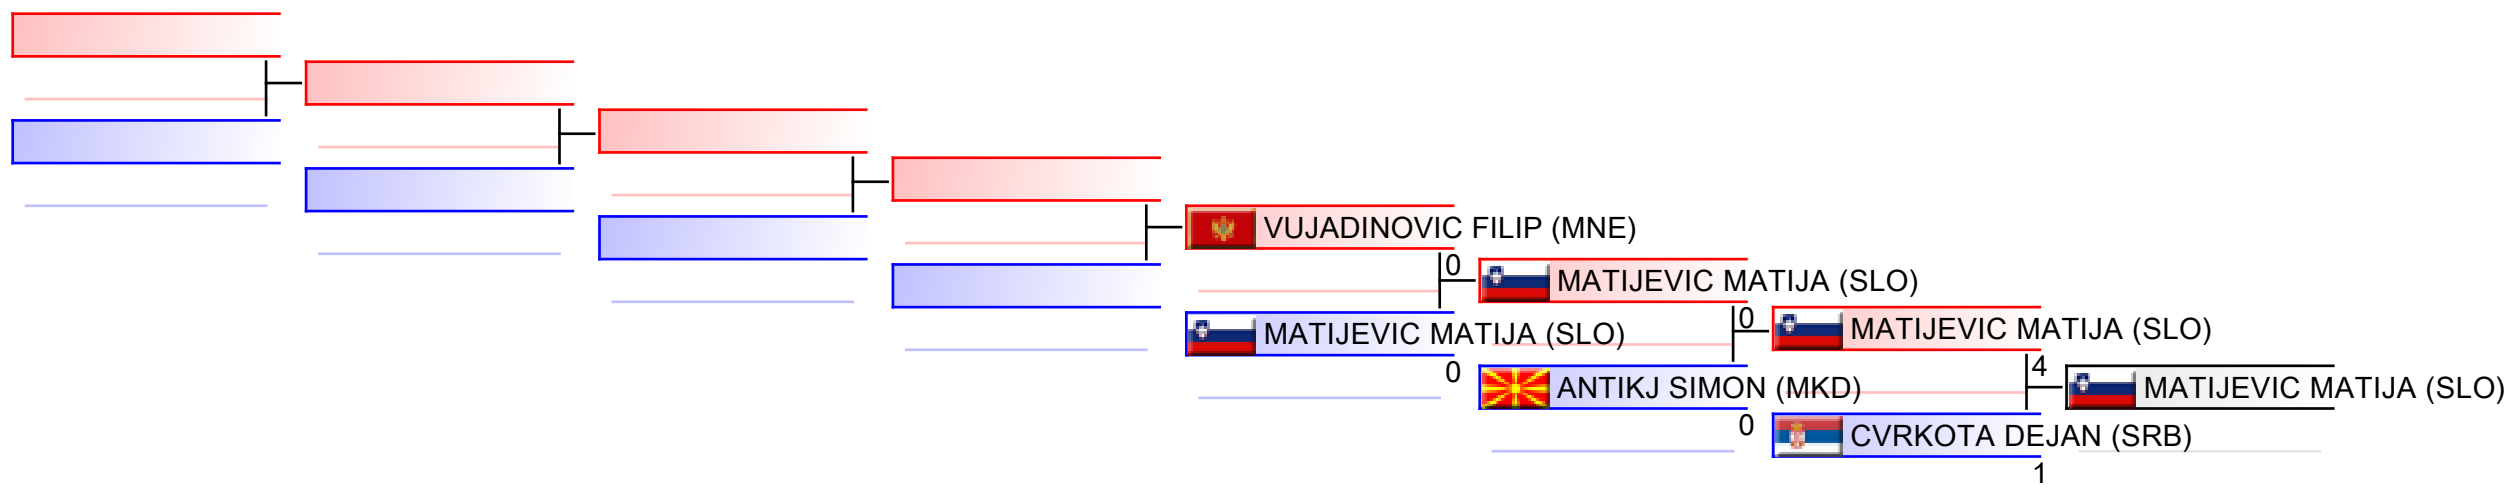

REPECHAGE: Male Kumite -84 Kg(1)