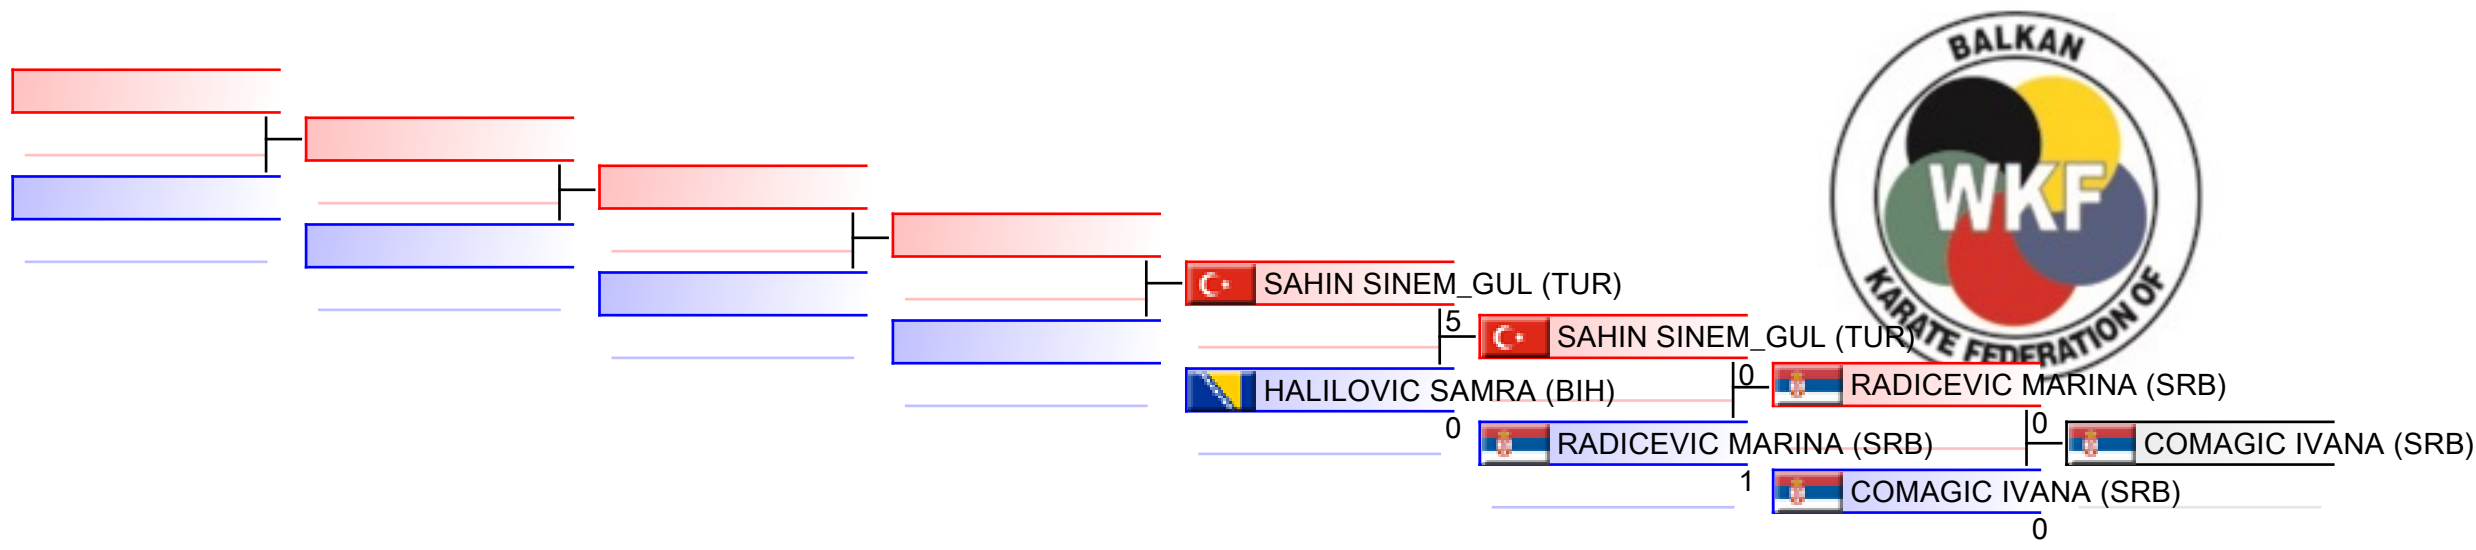

REPECHAGE: Female Kumite -68 Kg(1)

Referees: