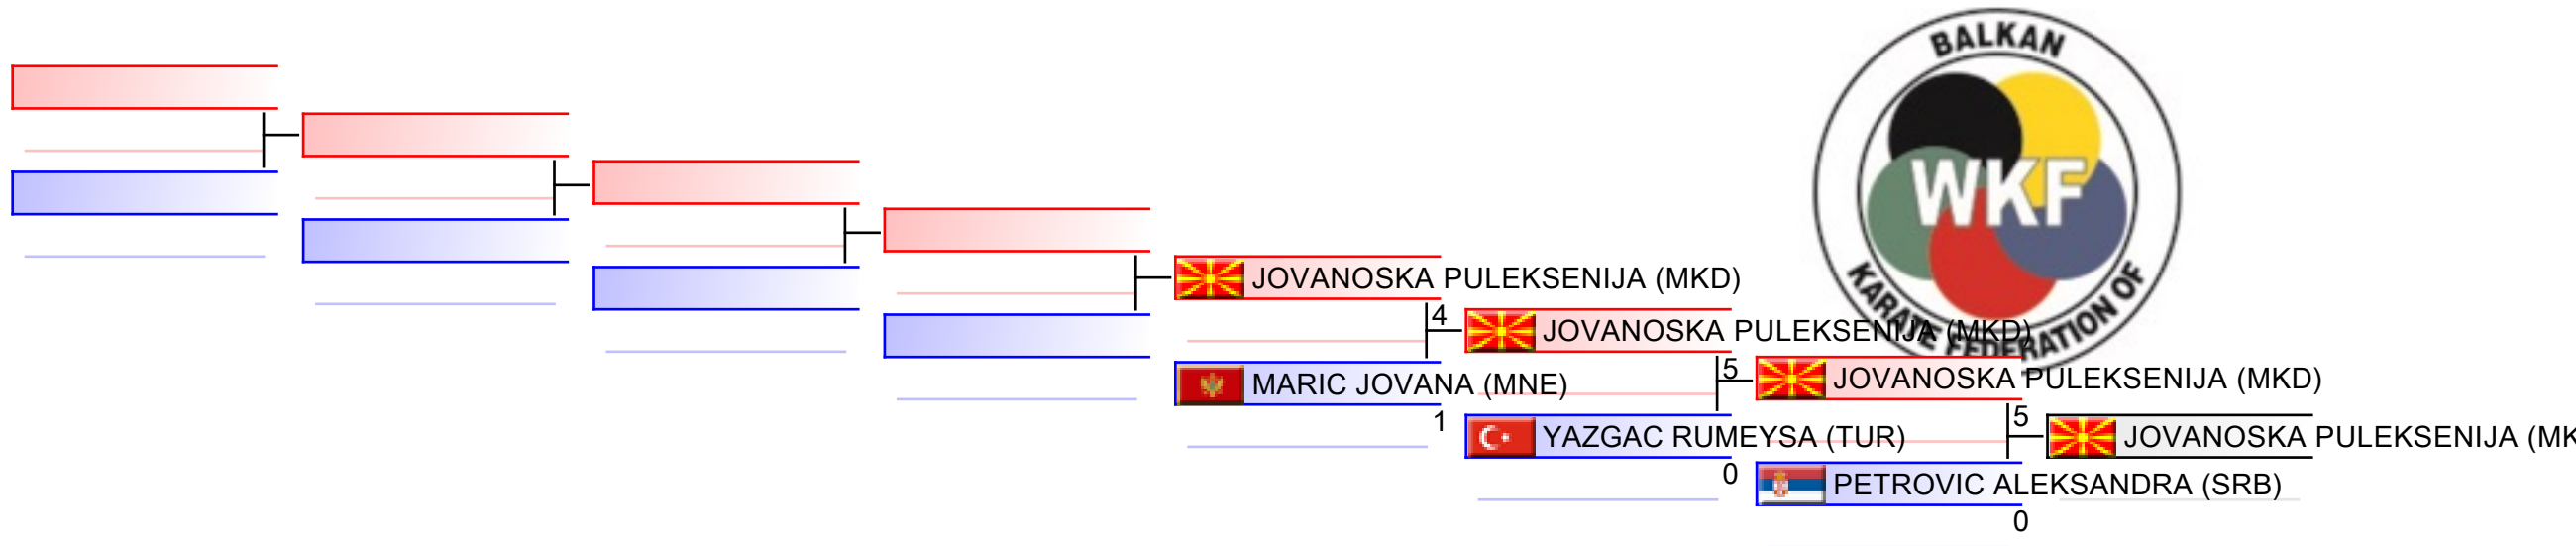

# Female Kata

19th Balkan Seniors Championship 2017

(c)sportdata GmbH & Co KG 2000-2017(2017-03-26 15:25) -WKF Approved- v 9.5.0 build 1 License: SDIL Ideal Marku (expire 2017-12-31)

Tatami  
1 10:20

Pool  
1