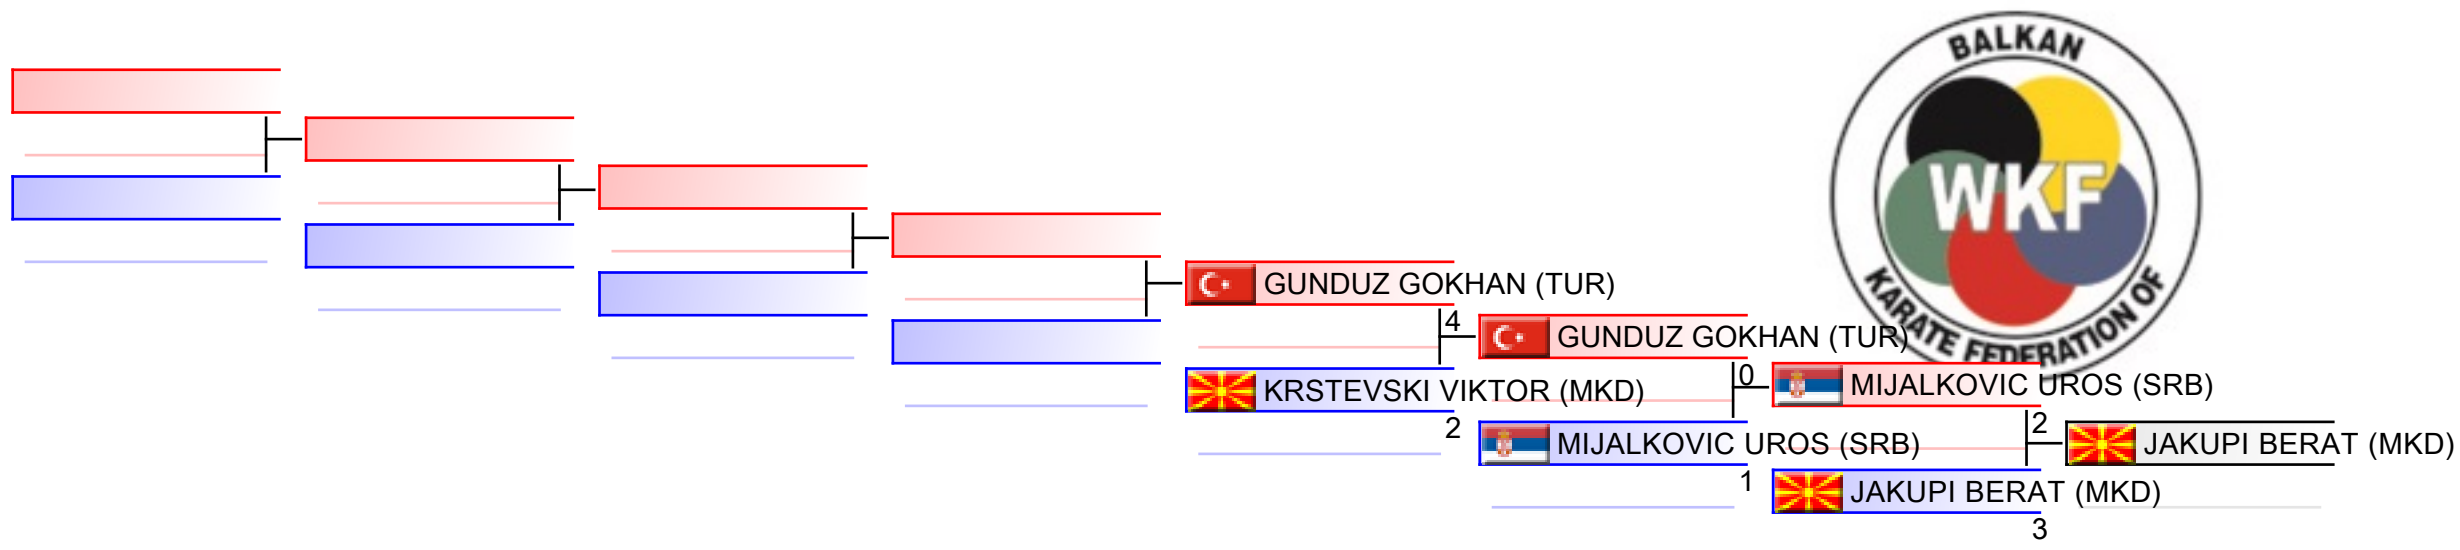

REPECHAGE: Male Kumite -84 Kg(1)

Referees: